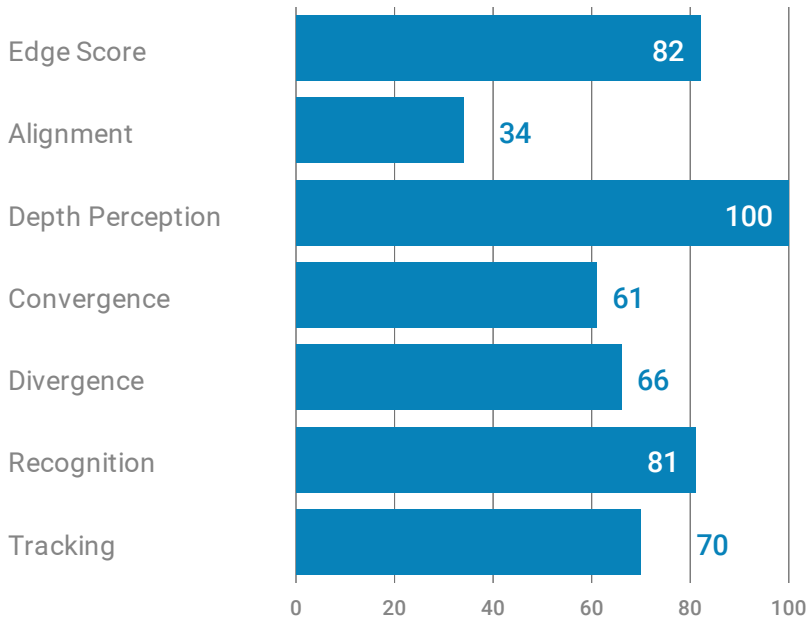

VIZUAL EDGE EVALUATION

BRANDON HALL - 3/31/2020

The Edge Score is a comprehensive score that takes the core-six visual skills into account, providing a benchmark number for assessing an athlete's overall visual ability.

Edge Score

84.3

EXCELLENT

Percentage Rank

RESULT	STATION/TIME	EXERCISE	PERCENTILE
2A		ALIGNMENT	
		FAIR Alignment score suggests timing issues may exist at the plate. Batter likely will often swing too early or too late.	34
100.0		DEPTH PERCEPTION	
		SUPERIOR Perfect depth score suggests no timing issues at the plate, as well as ability to judge the distance, speed and direction of the ball.	100

CONVERGENCE

RESULT	STATION/TIME	EXERCISE	PERCENTILE
 95.2	39	GOOD Good ability to focus on incoming pitches and objects in close proximity. May struggle at times to hit high velocity or off-speed pitches, based on convergence score.	61
 94.6	26	DIVERGENCE GOOD Solid ability to locate the ball out of the pitcher's hand. May occasionally struggle to judge the speed, trajectory and spin of the ball as well.	66
 96.2	0.76s	RECOGNITION EXCELLENT Strong baseball IQ, as well as overall anticipation and ability to pick up pitch type. Great at understanding certain cues or signs throughout the course of the game.	81
 97.4	0.54s	TRACKING GOOD Solid overall reaction times. Improving tracking score could help reaction speed to a moving target, particularly on defense.	70